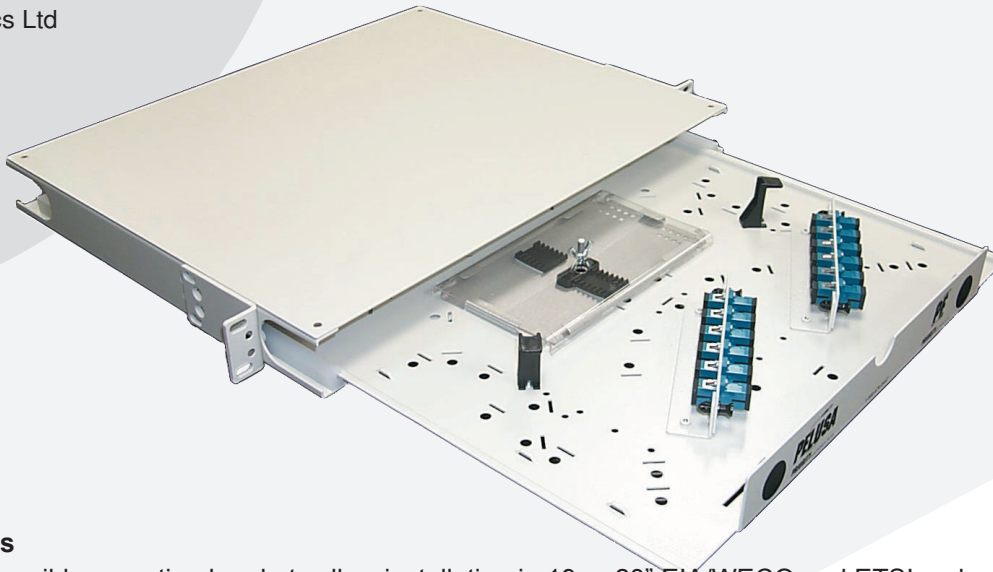

19/23" Rackmount Patch / Splice / Storage NLP Panel

Features

- Reversible mounting brackets allow installation in 19 or 23" EIA/WECO and ETSI racks, 1 Rack Mount Space.
- Available in Storage, Patch & Splice or Patch configurations.
- Slide out tray allows for easy access. Tray is removable from the rear of the cabinet .
- Densities of up to 24 splices/ports.
- Two standard "6 Pack" mounts accept variety of adapter styles.
- Available with the following adapter* styles and densities:
 - ST, FC SC - Up to 12 ports
 - SC - Up to 24 ports with optional flangeless adapter pack
 - LC - Up to 24 ports
- * Adapters available in Multimode and Singlemode
- Removeable splice tray option facilitates easy access for splicing. Routing arcs provide space for storage.
- Available uncabled or in convenient pre cabled multifiber stub options or with factory installed simplex pigtails for easy splicing.

Accessory package included