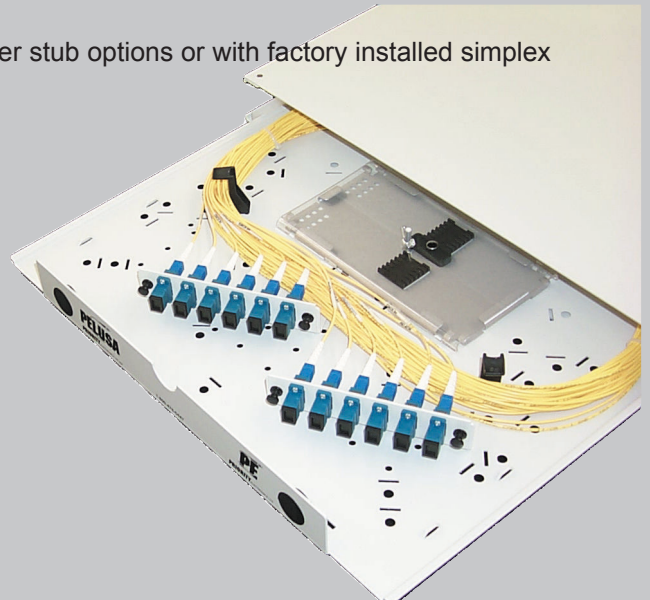

19/23" Rackmount Patch / Splice / Storage NLP Panel

Features

- Reversible mounting brackets allow installation in 19 or 23" EIA/WECO and ETSI racks, 1 Rack Mount Space.
- Available in Storage, Patch & Splice or Patch configurations.
- Slide out tray allows for easy access. Tray is removable from the rear of the cabinet .
- Densities of up to 24 splices/ports.
- Two standard "6 Pack" mounts accept variety of adapter styles.
- Available with the following adapter* styles and densities:
 - ST, FC SC - Up to 12 ports
 - SC - Up to 24 ports with optional flangeless adapter pack
 - LC - Up to 24 ports
- * Adapters available in Multimode and Singlemode
- Removeable splice tray option facilitates easy access for splicing. Routing arcs provide space for storage.
- Available uncabled or in convenient pre cabled multifiber stub options or with factory installed simplex pigtails for easy splicing.