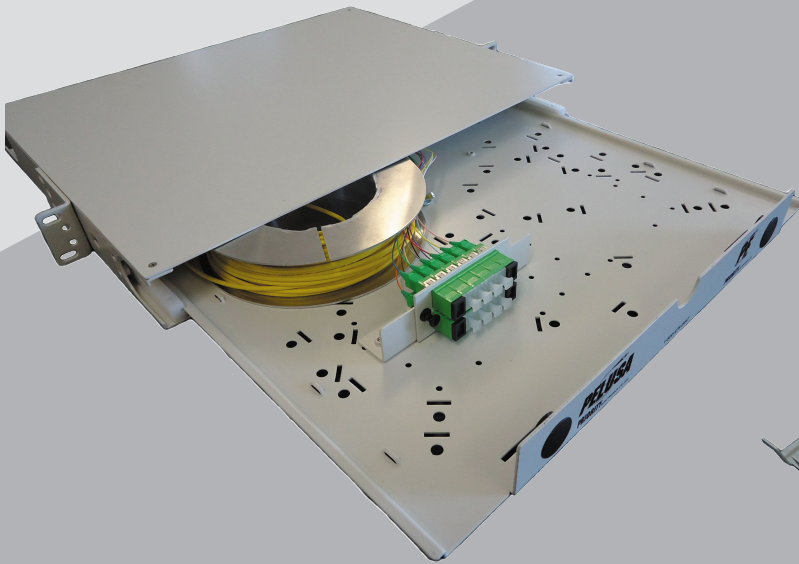

MPO Quick Deploy Patch Panel

BENEFITS:

- Reduce labour costs
- Plug and Play MPO technology allows for quick deployment
- Small (3mm) yet rugged 12 fiber Microcore® Cable
- Store excess cable slack within the reel

FEATURES:

- Low profile 1RU design
- Reversible mounting brackets allow installation in 19 or 23" racks
- Slide out tray allows for easy access (Tray is removable from the rear of the cabinet)
- Supports up to 24 Fibers
- Includes up to 150ft (45mtr) of 3mm 12 multifiber cable on a spinning reel
- Supports up to two reels per panel
- Available with LC or SC connectors