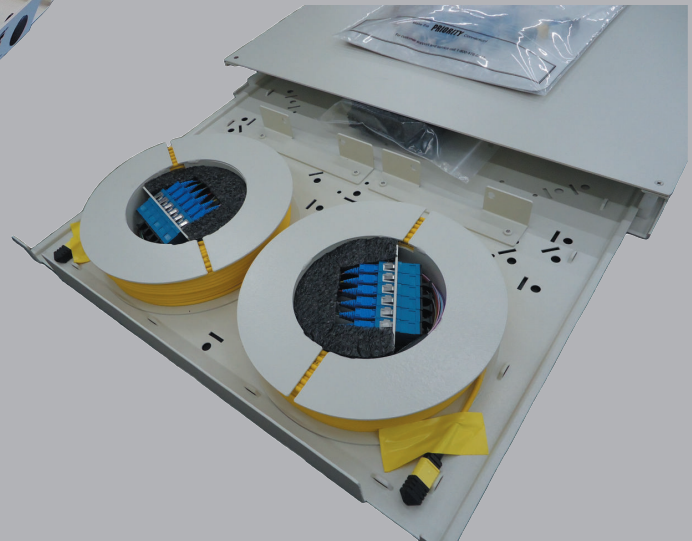

MPO Quick Deploy Patch Panel

BENEFITS:

- Reduce labour costs
- Plug and Play MPO technology allows for quick deployment
- Small (3mm) yet rugged 12 fiber Microcore® Cable
- Store excess cable slack within the reel

FEATURES:

- Low profile 1RU design
- Reversible mounting brackets allow installation in 19 or 23" racks
- Slide out tray allows for easy access (Tray is removable from the rear of the cabinet)
- Supports up to 24 Fibers
- Includes up to 150ft (45mtr) of 3mm 12 multifiber cable on a spinning reel
- Supports up to two reels per panel
- Available with LC or SC connectors